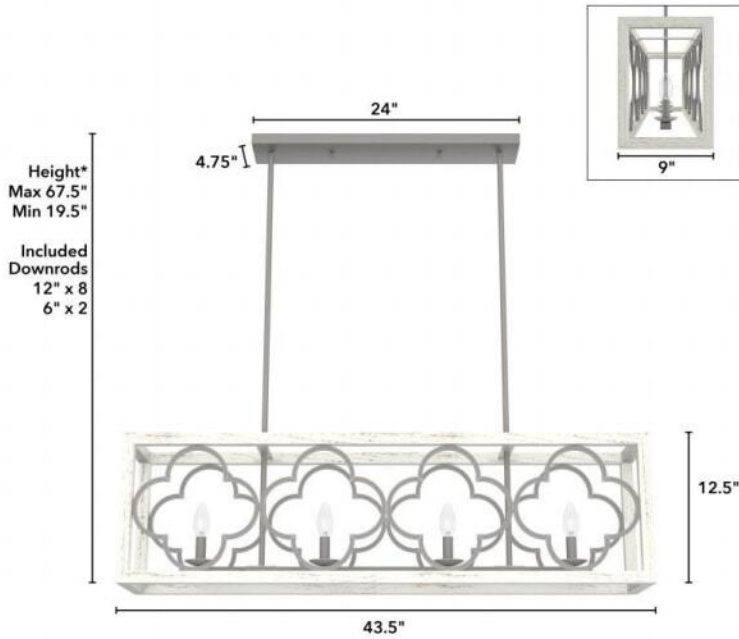

19098 Gablecrest 43in Concrete w/ Rstc Wht

Finish: Painted Concrete and Rustic White

*Height is ceiling to bottom of fixture

Lamping

Bulbs Included	Number of Bulbs	Base Type	Maximum Wattage	Pictured Bulb(s)
No	4	E12	60	B10 Candle

Ordering Information and Description

Item Number	UPC	Hunter Brand - Long Name	Web Collection	Family Name	Housing Finish	Secondary Finish	Glass Finish	Fixture Shape
19098	049694190987	Hunter Fan Company	Gablecrest	Gablecrest 4 Light Linear Chandelier	Painted Concrete	Rustic White	None	Candle

Dimensions and Materials

Fixture Height (in)	Fixture Length (in)	Fixture Width (in)	Sconce/Vanity Backplate Height (A)	Sconce/Vanity Backplate Width (B)	Sconce/Vanity Center of J Box to Bottom (G)	Sconce/Vanity Center of J Box to Top (F)	Sconce/Vanity Projection from Wall (E)	Dim C - Standard - Ceiling to Bottom of Canopy	Dim E - Standard - Canopy Width	Overall Max Height (in)	Overall Min Height (in)	Product Weight (Lbs)	Primary Material	Secondary Material	Shade Included
12.5	43.5	9								67.5	19.5	25	Metal	None	No

Shipping and Logistical

Long Bullet Feature 11	Shipping Length (in)	Shipping Width (in)	Shipping Height (in)	Shipping Weight (Lbs)	Shipping Cubic Feet (L x W x H)/1728	Country of Origin Code
WARRANTY: One-year limited warranty backed by the trusted experts at Hunter.	12.0000	12.0000	10.0000	0.8500		CN